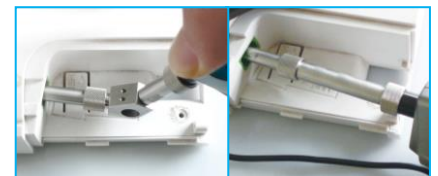

EFW-300P Fiber Probe

Smart • Smaller • Handy

Probe Highlights

- Wifi/Usb switch for dual use
- Image-capture for documentation
- 400x, High definition, clear image
- Ideal for all types of connectors test: APC, UPC, MTP and more
- USB interface compatible with various OS: Windows, Linux, Mac, Android

Application

- View the defect or scratch of the fiber end-face on phone with FiberEye2 app.
- Image can be captured, video recorded and stored in the phone
- View & save support in Windows/Linus/Mac
- Pass/Fail Analysis support in Windows7/8/10

FiberEye2 is the app on an android or IOS smart phone to capture, display and record the fiber end-face image from the Wi-Fi probe.

EFD is the analysis software on Windows tablet/laptop to have dusts and scratches on end face inspected, analyzed, compiled and reported . **PASS** **FAIL**

More than 40 assorted high-precision tips designed for inspection solutions

Angled/Lengthened tips for hard-to-access positions

Connect smart phone for testing

Connect tablet/laptop for testing

Specification